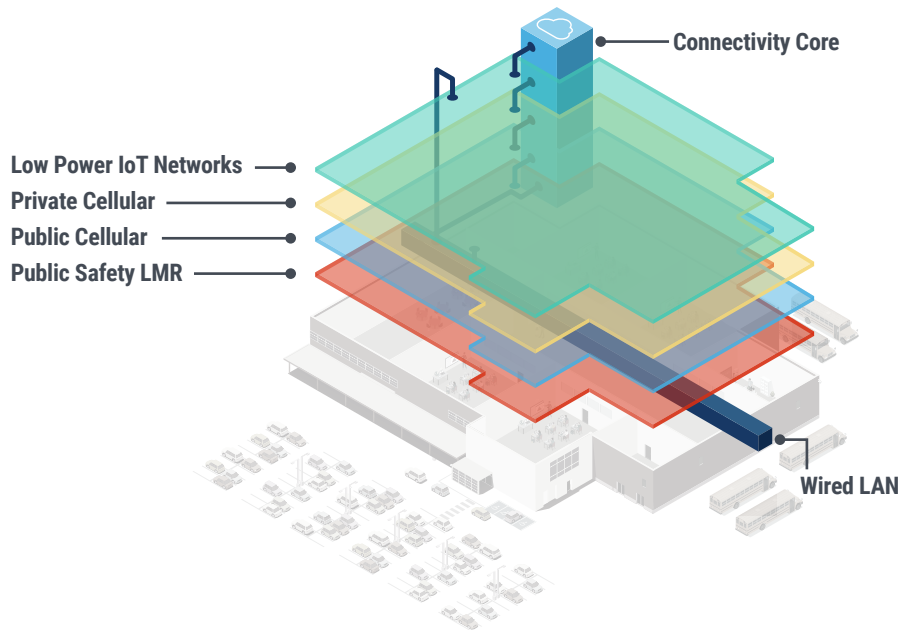

## One Infrastructure Delivers Measurable ROI

- ▶ Improve communications across campus facilities
- ▶ Enhance emergency preparedness and response
- ▶ Support smart campus and connected building initiatives
- ▶ Future-proof infrastructure for campus growth

### Closing the Coverage Gaps

Improve safety for students and staff in isolated areas

Improve reporting and response time for campus incidents

Enable payments systems campus-wide (PoS, EV Charging, Kiosks)

Improve Quality of Life in dorms, common areas by reducing dropped calls

# Connectivity Infrastructure: Unified Wireless Communications Platform

Nextivity offers a unique approach to campus connectivity, combining public cellular, private 5G, and IoT sensing on a single CEL-FI QUATRA DAS infrastructure. Our solution delivers reliable communications today while reducing complexity and cost as campus technology needs evolve. This layered, “design once, support everything” approach provides a future-ready foundation for safety, operations, analytics, and smart campus innovation.