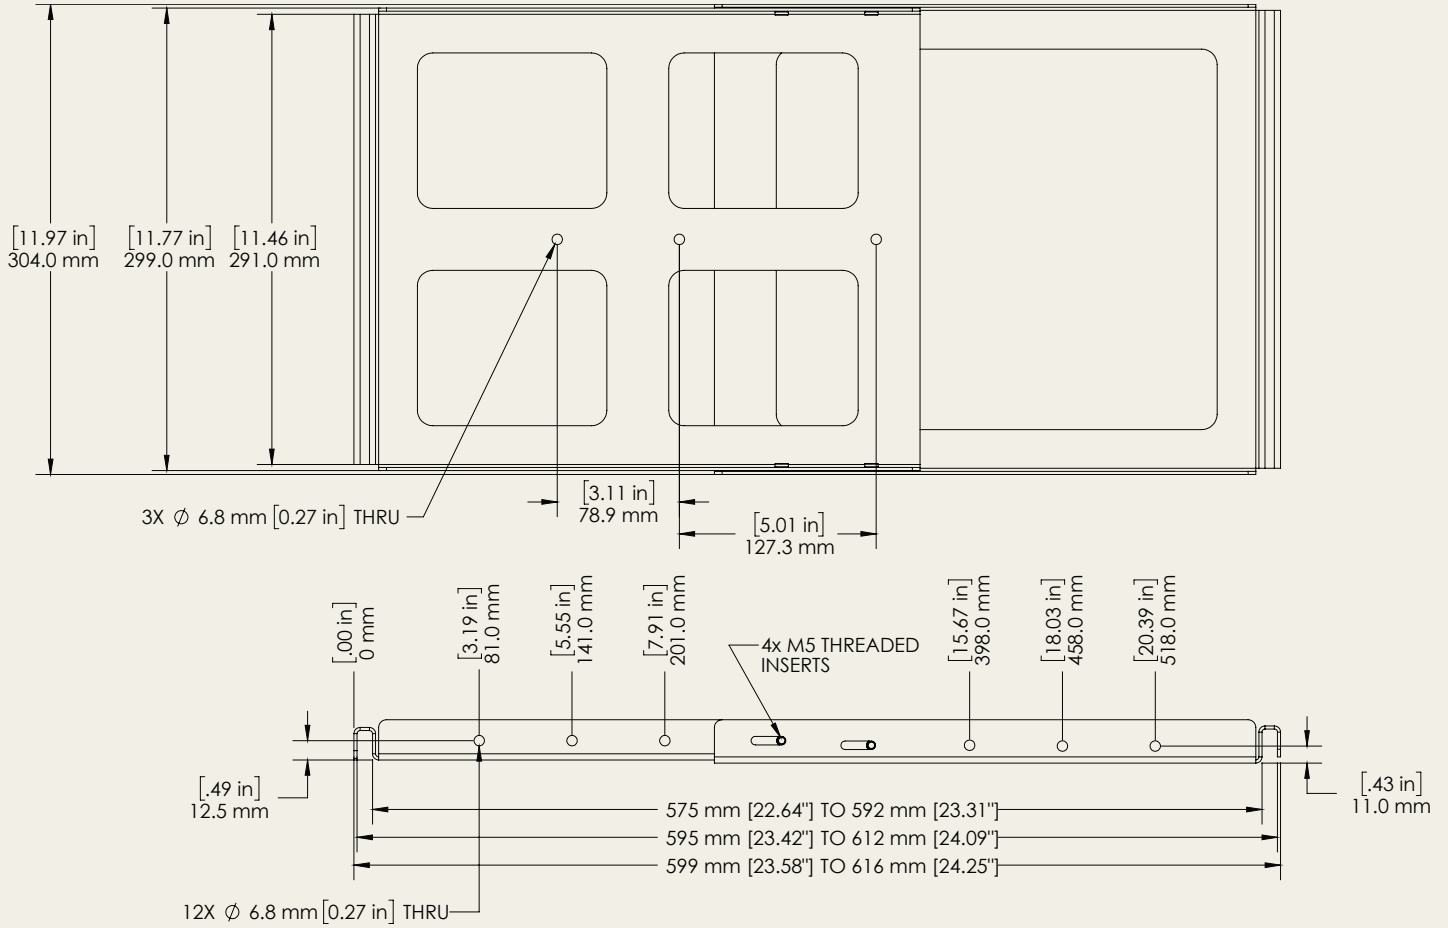

CMA-100-100

Product specifications are subject to change without prior notification.