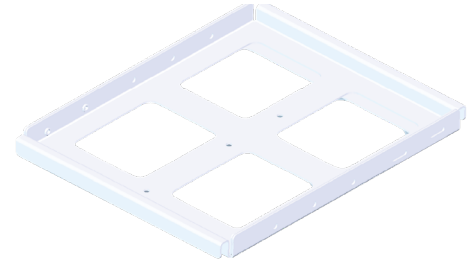

## Ceiling Mount Accessory

MODEL NUMBERS: CMA-100-100

Nextivity's ceiling mount accessory is the perfect solution to securely mount a QUATRA coverage unit (CU) on an indoor ceiling grid in plenum space whenever needed. This mounting bracket is designed for ease of use and is adjustable for standard ceiling tile sizes. It provides concealed ceiling mounting solutions for CUs in various indoor environments, including offices, schools, hotels, and retail spaces. The versatile accessory optimally supports both installing a single omnidirectional antenna for Active DAS in wide open areas and a multi-antenna Active DAS hybrid to provide coverage in multiple smaller wall-isolated areas using a single CU.

### Features and benefits include:

- Standardize on a single bracket to be available whenever needed at a site with wide compatibility with CEL-FI QUATRA 4000(i/c/e) and QUATRA EVO class of coverage units
- Improved coverage unit installation concealment to allow strategic install location selection of CU as feasible and optimal for the site coverage. Compact form factor for aesthetically pleasing deployments
- Easy installation with bracket adjusted for ceiling grid tile size of the site
- Availability of mechanical features to flexibly allow positive reinforcement as local building regulations require.

## Specifications

Material	Powder Coated Aluminum
Color	White
Adjustability for Grid Size (in (mm))	22.64(575) to 23.31(592)
Compatibility	CEL-FI QUATRA 4000 class of CUs: • Q41-RECU • Q41-EECU • Q41-5ECU • I41-5ECU CEL-FI QUATRA EVO class of CUs • Q41-BXCU • Q41-EXCU-2
Box Contents	1x Ceiling Mount Bracket 4x M5 Screws 4x Washers 2x Coverage Unit Mount screws
Product Dimensions (in (mm))	24.25 x 11.97 x 1.10 (616 x 304 x 28)
Product Weight (lbs. (kg))	1.73 (0.79)
Shipping Dimensions (in (mm))	17.25 x 13.75 x 1.88 (438 x 349 x 48)
Shipping Weight (lbs. (kg))	2.56 (1.16)